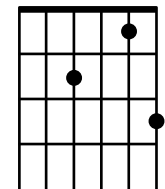

You're the Same Today

Chords in this song:

G **C** **G** **C**
You're the Same today just as yesterday – hey yeah

G **C** **G/B** **D**
Yes, forever you remain the same

C **D**
For Your mercies never end

C **D**
With compassion You heal our wounds

C **G/B** **Am7** **G - C - G - C**
And Your love it never ever, ever fails

G **C** **G** **C**
You're the Same today just as yesterday – hey yeah

G **C** **G/B** **D**
Yes, forever you remain the same

C **D**
For Your wisdom is gentle and pure

C **D**
Your power is strong and sure

C **G/B** **Am7** **D**
And Your glory will never ever, ever fade

C **D**
For Your mercies never end

C **D**
With compassion You heal our wounds

C **G/B** **Am7** **C** **G/B** **Am7**
And Your love it never ever – Your love it never ever

C **G/B** **Am7** **G - C - G - C**
Your love it never ever, ever fails

C

G

G/B

D

Am7