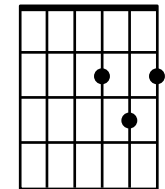

You're the Same Today

Chords in this song:

G **C** **G** **C**
You're the Same today just as yesterday – hey yeah

G **C** **G/B** **D**
Yes, forever you remain the same

C **D**
For Your mercies never end

C **D**
With compassion You heal our wounds

C **G/B** **Am7** **G - C - G - C**
And Your love it never ever, ever fails

G **C** **G** **C**
You're the Same today just as yesterday – hey yeah

G **C** **G/B** **D**
Yes, forever you remain the same

C **D**
For Your wisdom is gentle and pure

C **D**
Your power is strong and sure

C **G/B** **Am7** **D**
And Your glory will never ever, ever fade

C **D**
For Your mercies never end

C **D**
With compassion You heal our wounds

C **G/B** **Am7** **C** **G/B** **Am7**
And Your love it never ever – Your love it never ever

C **G/B** **Am7** **G - C - G - C**
Your love it never ever, ever fails

C

G

G/B

D

Am7