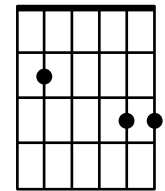

You're the Same Today

Chords in this song:

G **C** **G** **C**
You're the Same today just as yesterday – hey yeah

G **C** **G/B** **D**
Yes, forever you remain the same

C **D**
For Your mercies never end

C **D**
With compassion You heal our wounds

C **G/B** **Am7** **G - C - G - C**
And Your love it never ever, ever fails

G **C** **G** **C**
You're the Same today just as yesterday – hey yeah

G **C** **G/B** **D**
Yes, forever you remain the same

C **D**
For Your wisdom is gentle and pure

C **D**
Your power is strong and sure

C **G/B** **Am7** **D**
And Your glory will never ever, ever fade

C **D**
For Your mercies never end

C **D**
With compassion You heal our wounds

C **G/B** **Am7** **C** **G/B** **Am7**
And Your love it never ever – Your love it never ever

C **G/B** **Am7** **G - C - G - C**
Your love it never ever, ever fails

G/B